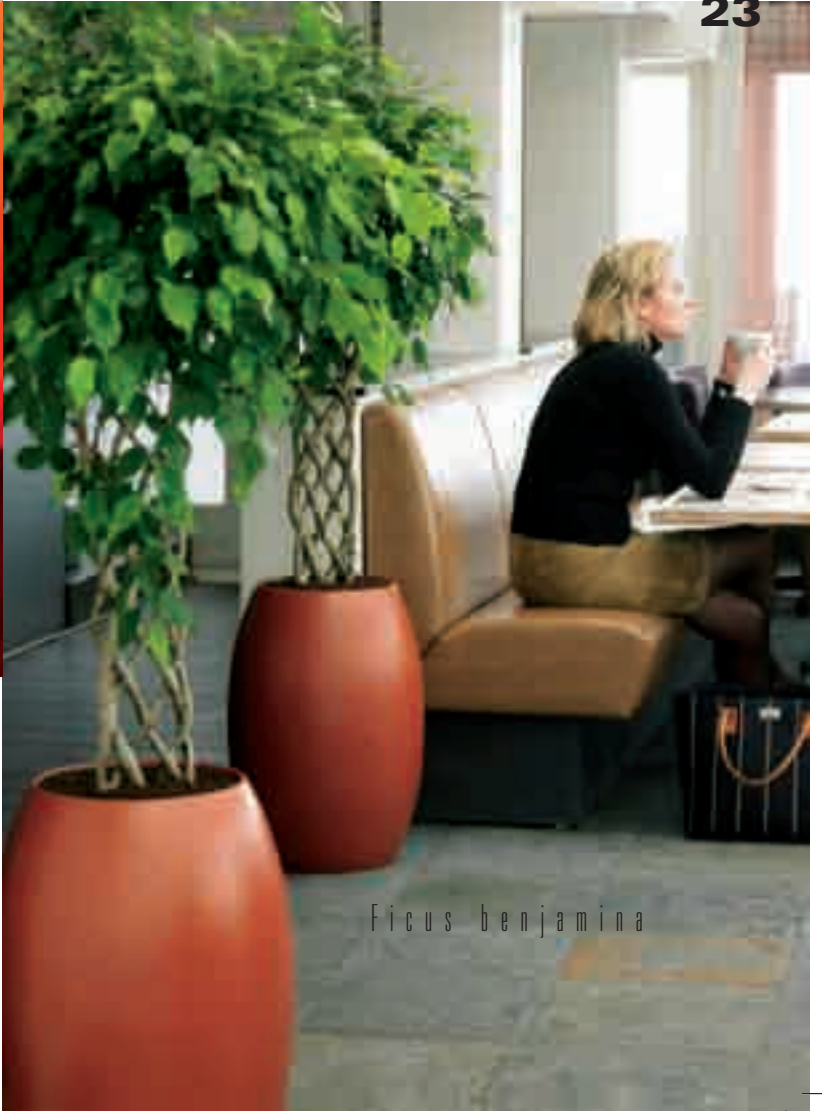

Ficus benjamina

Poly Wave

Dual Top Large